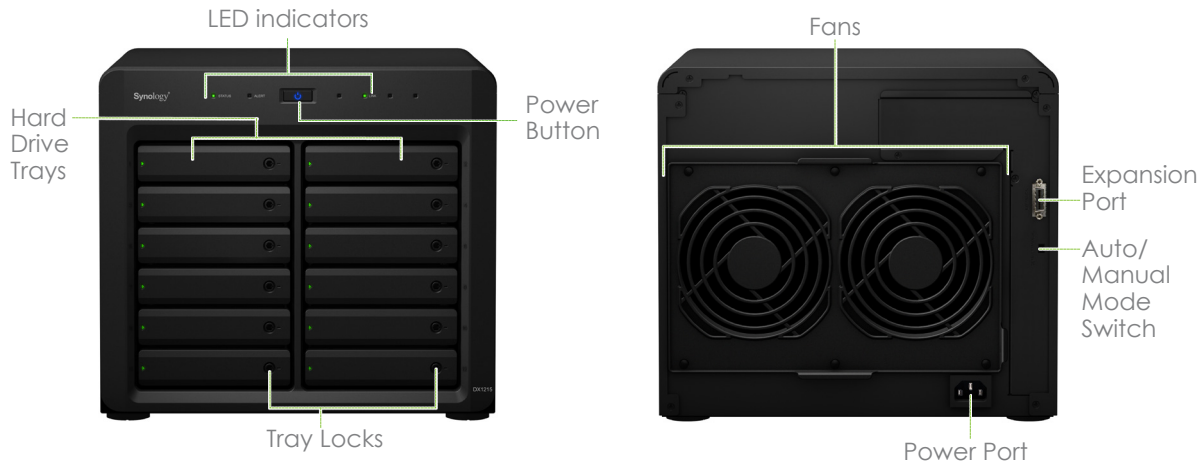

Reliable Plug-and-Use Design

DX1215 securely connects to Synology's DiskStation servers with a specially designed expansion cable, ensuring easy connection and maximum data throughput. The expansion cable allows the drives in the connected Synology DX1215 to operate as the internal ones of Synology DiskStation.

DX1215 comes with a fast detachable fan module with two 120 X 120mm fans and screwless drive trays, making system components replacement fast and tool-free.

Connections & Buttons

Technical Specifications