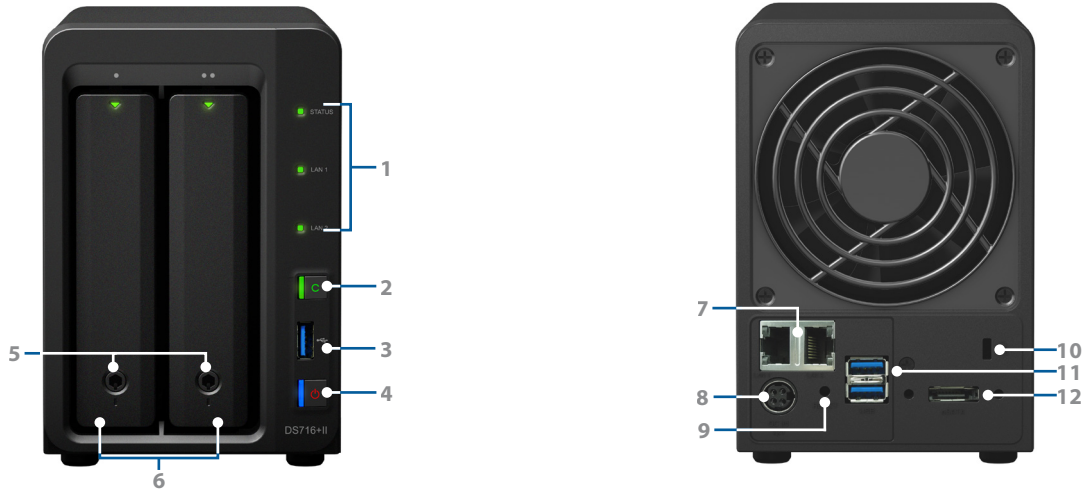

Connections & Buttons

1	LED indicator	2	USB copy button	3	USB 3.0 port	4	Power button
5	Tray lock	6	Drive tray	7	Gigabit (RJ-45) LAN port	8	Power port
9	Reset button	10	Kensington Security Slot	11	USB 3.0 port	12	eSATA port

Technical Specifications

Hardware

CPU	Intel Celeron N3160 quad-core 1.6GHz, burst up to 2.24GHz
Floating point unit	Yes
Hardware encryption engine	Yes (AES-NI)
Hardware transcoding engine	Supported codec: H.264 (AVC), H.265 (HEVC), MPEG-2 and VC-1; maximum resolution: 4K (4096 x 2160); maximum frame rate per second (FPS): 30
RAM size	DDR3 2GB
Compatible drive type	3.5"/2.5" SATA III/II x 2 (hard drives not included)
Maximum internal raw capacity	20TB (10TB HDD x 2) (actual capacity dependent on volume types)
External ports	USB 3.0 port x 3, eSATA port x 1
Size (HxWxD)	157 mm x 103.5 mm x 232 mm
Weight	1.75 kg
LAN	Gigabit (RJ-45) x 2
Wireless support	Yes (wireless dongles not included)
Wake on LAN/WAN	Yes
Scheduled power on/off	Yes
AC input power voltage	100V to 240V
Power frequency	50Hz to 60Hz, single phase
Operating temperature	5°C to 40°C (40°F to 104°F)
Storage temperature	-20°C to 60°C (-5°F to 140°F)
Relative humidity	5% to 95% RH

General

Networking protocols	CIFS, AFP, NFS, FTP, WebDAV, CalDAV, iSCSI, Telnet, SSH, SNMP, VPN (PPTP, OpenVPN™, L2TP)
File system	Internal: Btrfs, ext4 External: Btrfs, ext4, ext3, FAT, NTFS, HFS+
Storage management	Maximum single volume size: 108TB, Maximum internal volume: 512, Maximum iSCSI Target: 32, Maximum iSCSI LUN: 256, iSCSI LUN clone/snapshot support; SSD read/write cache support
Supported RAID type	Synology Hybrid RAID (SHR), Basic, JBOD, RAID 0, RAID 1; with Synology Expansion Unit DX513/DX213: RAID 5, RAID 6, RAID 10
File sharing capability	Maximum user account: 2048, Maximum group: 256, Maximum shared folder: 512, Maximum concurrent CIFS/AFP/FTP/File Station connection: 512
Privilege	Windows Access Control List (ACL)
Directory service	Windows AD Integration: Domain Users login via Samba (CIFS)/AFP/FTP/File Station, LDAP integration
Virtualization	VMware vSphere 5, Microsoft Hyper-V, Citrix ready
Security	FTP over SSL/TLS, IP auto-block, firewall, encrypted network backup over Rsync, HTTPS connection