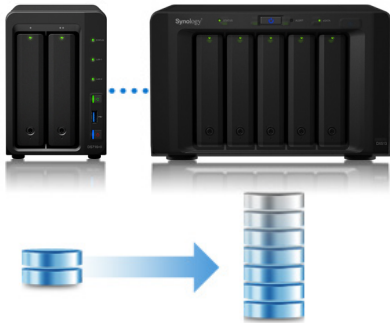

Flexible Scalability

DS716+II can expand its capacity on-the-fly and enlarge volumes across its expansion unit for storage or backup.

Comprehensive Business Applications

Powered by the innovative Synology DiskStation Manager (DSM), DS716+II comes fully-equipped with business applications and features:

- Easy integration with existing business network environments through **Windows® AD** and **LDAP** directory services without recreating user accounts.
- **Windows ACL** support provides fine-grained access control and efficient privilege settings, allowing DS716+II to fit seamlessly into current infrastructure.
- Complete backup applications protect information assets by regularly backing up files and iSCSI LUNs locally and remotely.

4K Ultra HD Multimedia Bank

Synology DiskStation DS716+II features real-time H.264/H.265 **1-channel 4K Ultra HD** or **3-channel Full HD³** video transcoding, bringing more complete support to the latest multimedia file formats and contents and allowing easy file sharing across Windows, Mac®, and Linux® platforms. With **Video Station**, you can organize personal digital video library with comprehensive media information, watch 4K Ultra HD movies and films, or record TV programs with a DVB-T/DVB-S stick. **Photo Station**'s intuitive design allows you to effortlessly organize photos into customized categories, smart albums and blog posts, and link them to social networking websites within a few clicks. **Audio Station** comes with Internet radio and lossless audio formats support and provides music playback via DLNA, AirPlay®, and Bluetooth devices (a Bluetooth dongle is required).

Virtualization Ready

With iSCSI support in DSM, DS716+II provides seamless storage solutions for virtualization environments, including VMware®, Citrix®, and Hyper-V®. With VMware vSphere 5 and VAAI integration, DS716+II helps offload specific storage operations and optimizes computation power for unparalleled performance and efficiency in VMware environments. It is the ideal alternative to SAN solution for businesses. Affordable and cost-effective, iSCSI allows SMB users to consolidate storage into data center storage arrays while providing hosts with the illusion of locally-attached disks.

Energy Efficient and Easy Management Design

Synology DS716+II is designed and developed with energy efficiency in mind. Compared with the average storage server counterparts, DS716+II consumes only 19.14W in regular operation. The support of Wake on LAN/WAN and scheduled power on and off can further reduce power consumption and operation cost. HDD hibernation can be configured to take effect automatically when the system has been inactive for a specified period of time. This not only saves energy but also extends the lifespan of the hard disks.