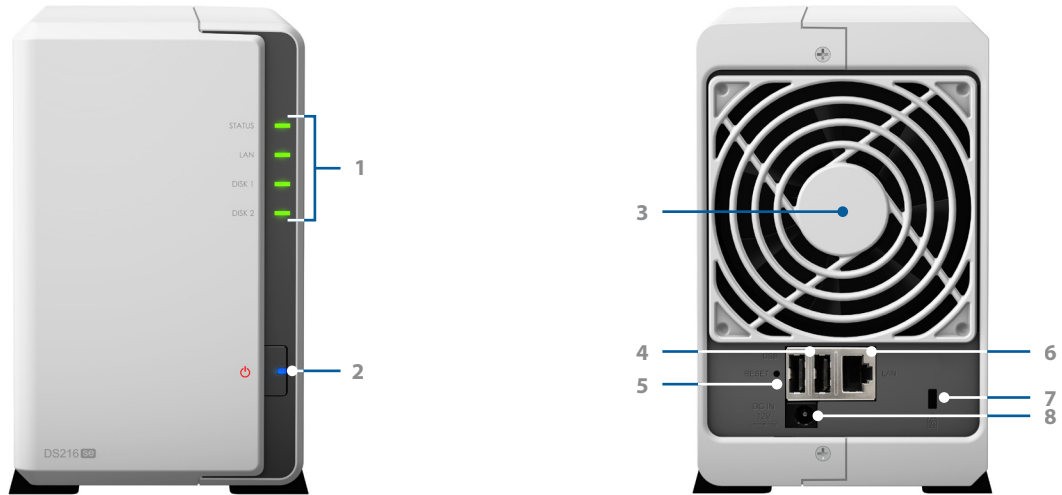

Connections & Buttons

1	LED indicator	2	Power button	3	Fan	4	USB 2.0 port
5	Reset button	6	LAN port	7	Kensington Security Slot	8	Power port

Technical Specifications

Hardware

CPU	Marvell Armada 370 800MHz
Floating point unit	Yes
Hardware encryption engine	Yes
RAM size	DDR3 256MB
Compatible drive type	3.5"/2.5" SATA III/II x 2 (Hard drives not included. Disk holders are required for 2.5" drives.)
Maximum internal raw capacity	28TB (14TB HDD x 2)² (The actual capacity will differ according to volume types.)
External ports	USB 2.0 port x 2
Size (HxWxD)	165 mm x 100 mm x 225.5 mm
Weight	870g
LAN	Gigabit (RJ-45) x 1
Wireless support	Yes (wireless dongles not included)
Scheduled Power on/off	Yes
AC input power voltage	100V to 240V AC
Power frequency	50Hz to 60Hz, single phase
Operating temperature	5°C to 40°C (40°F to 104°F)
Storage temperature	-20°C to 60°C (-5°F to 140°F)
Relative humidity	5% to 95% RH

General

Networking protocols	CIFS, AFP, NFS, FTP, WebDAV, CalDAV, Telnet, SSH, SNMP, VPN (PPTP, OpenVPN™, L2TP)
File system	Internal: ext4 External: ext4, ext3, FAT, NTFS, HFS+ (read only)
Storage management	Maximum single volume size: 16TB, Maximum internal volume: 256
Supported RAID type	Synology Hybrid RAID (SHR), Basic, JBOD, RAID 0, RAID 1
File sharing capability	Maximum user account: 512, Maximum group: 128, Maximum shared folder: 256, Maximum concurrent CIFS/AFP/FTP/File Station connection: 64
Privilege	Windows Access Control List (ACL)
Directory service	Windows AD Integration: Domain Users login via Samba (CIFS)/AFP/FTP/File Station, LDAP integration
Security	FTP over SSL/TLS, IP auto-block, firewall, encrypted network backup over Rsync, HTTPS connection
Utilities	Synology Web Assistant, Synology Assistant, Cloud Station, Photo Station Uploader
Supported clients	Windows XP onwards, Mac OS X® 10.7 onwards, Ubuntu 12 onwards
Supported browsers	Chrome™, Firefox®, Internet Explorer® 8 onwards, Safari® 7 onwards, Safari (iOS® 7 onwards on iPad®), Chrome (Android 4.0 onwards on tablets)
Language	English, Deutsch, Français, Italiano, Español, Dansk, Norsk, Svensk, Nederlands, Русский, Polski, Magyar, Português do Brasil, Português Europeu, Türkçe, Český, 日本語, 한국어, 繁體中文, 简体中文