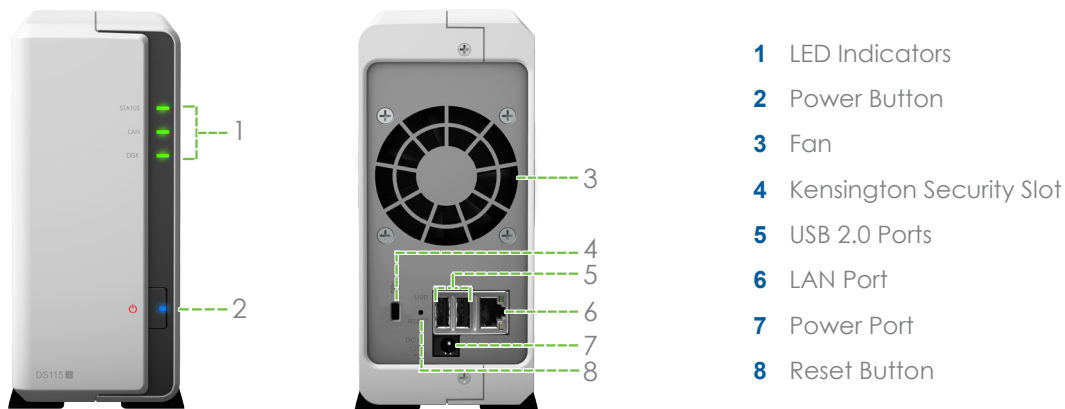

Connections & Buttons

Technical Specifications

Hardware

CPU	Marvell Armada 370 800MHz
Floating Point	Yes
Hardware Encryption Engine	Yes
Memory	256MB DDR3
Internal HDD/SSD	3.5" or 2.5" SATA(III) X 1 (hard drives not included)
Max Internal Capacity	6TB (1 X 6TB HDD) (The actual capacity will differ according to volume types)
External Ports	USB 2.0 X 2
Size (HxWxD) (mm)	166 X 71 X 224
Weight	0.71 kg
LAN	Gigabit X 1
Wireless Support (dongle)	Yes
AC Input Power Voltage	100V to 240V AC
Power Frequency	50 / 60Hz, Single Phase
Operating Temperature	5°C to 35°C (40°F to 95°F)
Storage Temperature	-20°C to 60°C (-5°F to 140°F)
Relative Humidity	5% to 95% RH

General

Networking Protocols	CIFS, AFP, NFS, FTP, WebDAV, CalDAV, iSCSI, Telnet, SSH, SNMP, VPN (PPTP, OpenVPN™, L2TP)
File System	Internal: EXT4 External: EXT4, EXT3, FAT, NTFS, HFS+ (Read Only)
Storage Management	Max File System Size: 16TB, Max Internal Volumes #: 1, Max iSCSI Targets #: 10, Max iSCSI LUN#: 10, Supported RAID Type: Not supported
File Sharing Capability	Max User Accounts: 512, Max Groups: 128, Max Shared Folders: 256, Max Concurrent CIFS/AFP/FTP Connections: 64
Privilege	Windows Access Control List (ACL)
Directory Service	Windows AD Integration: Domain Users login via Samba (CIFS)/AFP/FTP/File Station, LDAP Integration
Security	FTP over SSL/TLS, IP Auto-Block, Firewall, Encrypted Network Backup over Rsync, HTTPS Connection
Utilities	Synology Assistant, Cloud Station, Evidence Integrity Authenticator
Supported Clients	Windows XP onward, Mac OS X 10.5 onward, Ubuntu 9.04 onward
Supported Browsers	Chrome™, Firefox®, Internet Explorer®: 8 onward, Safari® 5 onward, Safari (iOS 5 onward on iPad®), Chrome (Android 4.0 on tablets)
Language	English, Deutsch, Français, Italiano, Español, Dansk, Norsk, Svensk, Nederlands, Русский, Polski, Magyar, Português do Brasil, Português Europeu, Türkçe, Český, 日本語, 한국어, 繁體中文, 简体中文