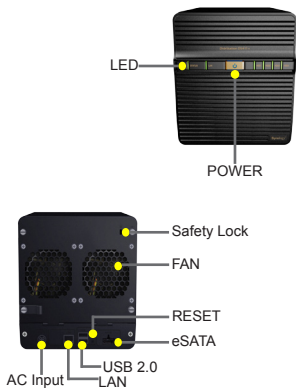

CONNECTIONS & BUTTONS