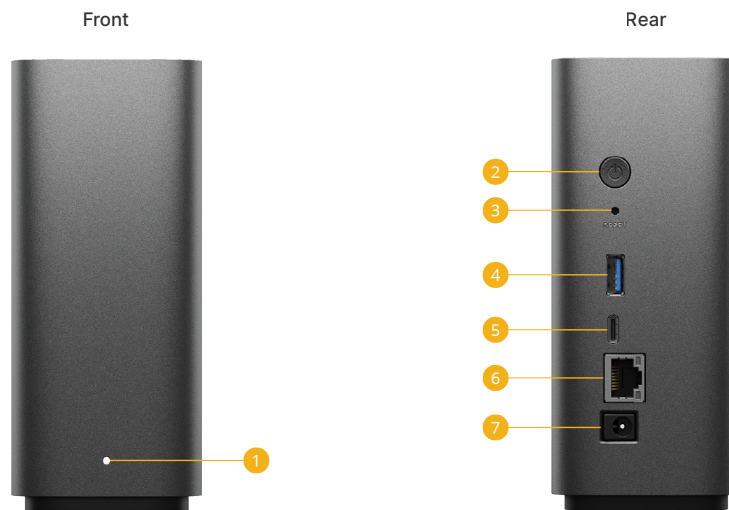

Hardware Overview

1 Status Indicator	2 Power Button	3 Reset Button	4 USB-A 3.2 Gen 1 Port
5 USB-C 3.2 Gen 1 Port	6 1 GbE RJ-45 Port	7 Power Port	

Technical Specifications

General Specifications

Hardware	
Model Name	BST170-4T
Capacity	4 TB¹
Drive Type	HAT3300-4T
Processor	Intel Celeron J4125
Memory	4 GB DDR4
LAN port	1 × 1GbE RJ-45
External ports	• 1 x USB-A 3.2 Gen 1 port • 1 x USB-C 3.2 Gen 1 port