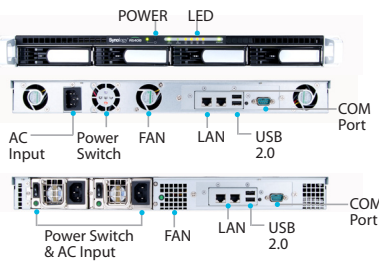

CONNECTIONS & BUTTONS

Technical Specifications

Hardware

- CPU Clock Rate: 800 MHz
- RAM Size: 512MB
- Internal HDD: 3.5" SATA(II) X4
- External HDD Interface: USB 2.0 port X2
- Size: 457.5(D) X 430.5(W) X 44(H) / 570.5(D) X 430.5(W) X 44(H)
- Weight: 7.1KG / 9.7KG
- LAN: Gigabit X2
- Fan: X3 (40 x 40mm), X4 (40 x 40mm)
- Redundant Power Supply (RS408-RP only)
- Power Recovery
- AC Input Power Voltage: 100V to 240V
- DC Output Power Voltage: ATX 2.2
- Power Frequency: 50Hz to 60Hz, Single Phase
- Max Capacity (Internal HDD): 4 TB
- Max Supported IP Camera #: 10
- Operating Temperature: 5°C to 35°C (40°F to 95°F)
- Storage Temperature: -10°C to 70°C (15°F to 155°F)
- Relative Humidity: 5% to 95%RH
- Maximum Operating Altitude: 10,000 feet

Power Consumption(1)

- 69.5W(Access); 25W(Hibernation)

Certification

- FCC Class A, CE Class A, BSMI Class A, VCCI Class A

Networking Protocols

- CIFS
- AFP (3.1)
- FTP

Windows ADS Domain Integration

- ADS Support
- Domain users login via Samba/AFP/FTP
- Synology Data Replicator 3 for Domain Users

Security

- "FTP over SSL (explicit)" or "FTP over TLS (explicit)"
- Encrypted Network Backup
- HTTPS Connection
- FTP Auto-Block

File System

- EXT3
- FAT (External Disk Only)
- NTFS (External Disk Read Only)

File Sharing

- Max User Accounts: 2,048
- Max Groups: 256
- Max Shared Folder: 200

- Max Concurrent Connections: 128

Utilities

- Synology Assistant
- Synology Data Replicator 3
- Synology Download Redirector
- Add printer wizard

Applications

- Surveillance Station
- Photo Station 3
- File Station
- Audio Station
- Web Station
- PHP/MySQL
- Download Station
- iTunes Server

UPnP Multimedia Service Support

- Audio Format: AAC, M4A, MP3, Ogg Vorbis, WAV, WMA, WMA VBR, WMA PRO, WMA Lossless
- Video Format: ASF, AVI, DAT, DivX, MP4, MPEG1, MPEG2, MPEG4, VOB, WMV, XviD
- Image Format: BMP, JPG (jpe, jpeg), GIF, ICO, PNG, PSD, TIF (tiff), UFO
- Playlist Format: WPL, M3U

iTunes Server Support

- Audio Format: MP3, M4A, M4P
- Playlist Format: M3U, WPL

Audio Station Support

- Audio Format: AAC, M4A, MP3, Ogg Vorbis, WMA, WMA VBR
- Playlist Format: M3U, WPL
- Internet Radio: SHOUTcast, Radioio

Photo Station 3 Support

- Video Format: ASF, AVI, MPEG1, MPEG4, WMV, XviD, DivX, DAT(2), MP4(2), MPEG2(2), RM(2), RMVB(2), VOB(2)
- Image Format: BMP, JPG (jpe, jpeg), GIF

Management

- AJAX-based Management UI
- Download Station Bandwidth control
- Download Station Port Range Setup
- Editable HTTP Error Page
- Email Alert Message
- Email Notification for New User
- External HDD Hibernation (USB)
- Scheduled Power On/Off
- Firmware Upgrade
- FTP passive port range
- Hide-able Shared Folder
- Internal HDD Hibernation
- Movable Shared Folder
- Port range for BitTorrent
- Removable Default Shared Folder
- System Temperature

- Ez-Internet
- PPPoE
- UPS Management (Over USB 2.0)
- User Quota
- Web-based Download Station

RAID Management