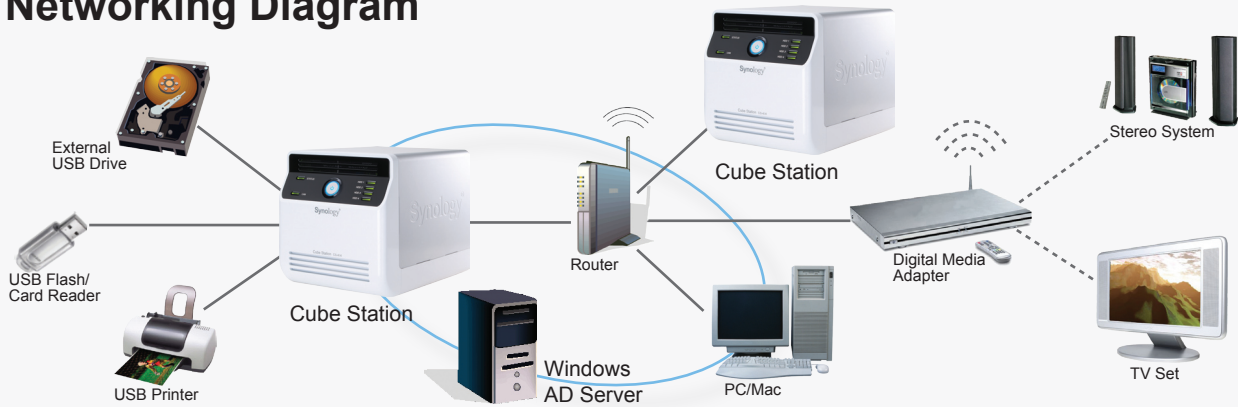

Synology Cube Station Series

Networking Diagram