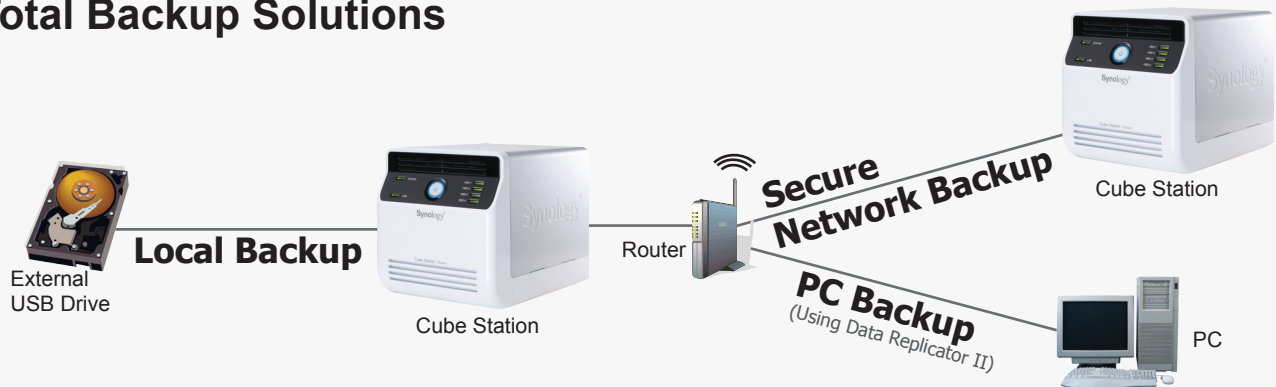

Total Backup Solutions

Hardware	
Internal HDD	3.5" SATA or SATA II X 4
External HDD	via USB
USB 2.0 port	X 2
Size (mm)	230x 168 x 184
Weight	2.23kg
LAN	Gigabit X1
Fan	X1
AC Power Voltage	100V to 240V AC
Power Frequency	50Hz to 60Hz, Single Phase
Operating Temperature	50 to 95° F (10 to 35° C)
Storage Temperature	-40 to 185° F (-10 to 70° C)
Relative Humidity	5% to 95% RH
Maximum Operating Altitude	10,000 feet
UPS over USB 2.0	X1
Networking	
CIFS	V
Apple Talk	V
FTP	V
Security	
Windows ADS/ NT4 Domain	V
Secure FTP over SSL/TLS	V
Secure Network Backup	V
File System	
EXT3	V
FAT (External Disk Only)	V

File Sharing	
Max User Accounts	1,024
Max Groups	128
Max Shared Folder	100
Max Concurrent Connections	64
Applications	
Web Station	V
PHP/MySQL	V
Download Station	V
Multimedia Server	V
Photo Station	V
Backup Solution	
Network Backup	V
Local Backup	V
PC Backup (DR II)	V
Management	
RAID: Non-RAID, RAID 0, RAID1, RAID5	V
User Quota	V
Hidden Shared Folder	V
Movable Shared Folder	V
Removable Default Shared Folder	V
Firmware Upgrade	V
Web-based Management	V
Email Alert Message	V
UPS Management	V

Certification	
FCC Class B	V
CE	V
BSMI	V
C-Tick	V
Supported Clients	
Windows 98 onward	V
Mac OS9	V
Mac OSX	V
Language	
English	V
Germany	V
French	V
Italian	V
Spanish	V
Korean	V
Traditional Chinese	V
Simplified Chinese	V
Environment	
RoHS Compliant	V

* CS-406 is the high end model of this product series, it provides better performance than CS-406e.

SYNOLOGY INC.

Synology was founded in April 2000. We devote ourselves to design and manufacture advanced and innovative storage products for both SOHO and mission critical environments. By combining the best of software and hardware experience, Synology Inc. is committed to delivering a series of world-class storage products and solutions based on the products. Synology's storage products have been adopted by thousands of companies worldwide. From Japan to Chile and from SOHO to mid-size enterprises, Synology has been building up its core competence and is ready to serve worldwide customers.

Copyright © 2006, Synology Inc. All rights reserved. Synology, the Synology logo are trademarks or registered trademarks of Synology Inc. Other product and company names mentioned herein may be trademarks of their respective companies. Synology may make changes to specification and product descriptions at anytime, without notice.

Printed in Taiwan, 06-CS406-E001

➤ 6F-2, No. 106, Chang An W. Rd., Taipei, Taiwan
Tel: 886 2 2552 1814 Fax: 886 2 2552 1824
<http://www.synology.com>